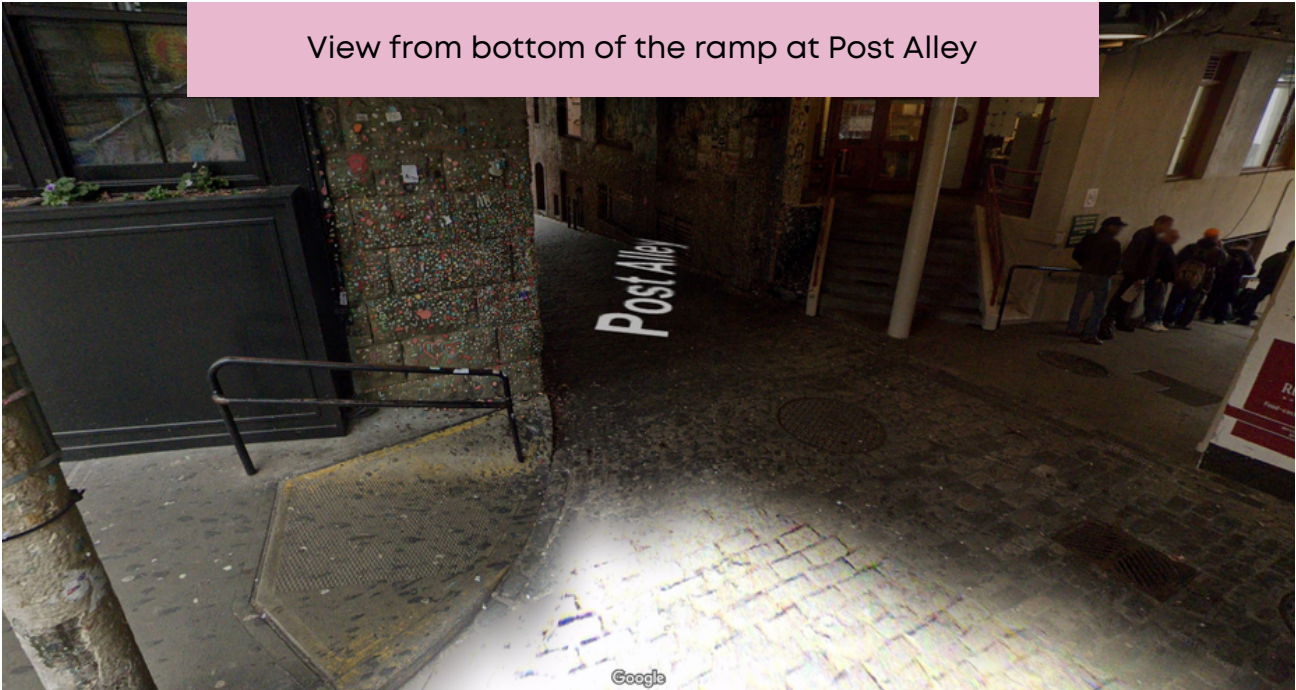

View from Pike Place Market towards Information Booth

Step 5. Turn right on to Pike Street, directly behind the Information Booth for ramp access. Note: The cobblestones may be difficult to navigate with mobility devices.

View down Pike Street for ramp access

ACCESSIBILITY GUIDE

PRIDE SPEAKS

Step 6. At the bottom of the ramp, turn left on Post Alley, towards the Gum Wall.

View from bottom of the ramp at Post Alley

Step 7. Continue past Atrium Kitchen entrance on Post Alley.