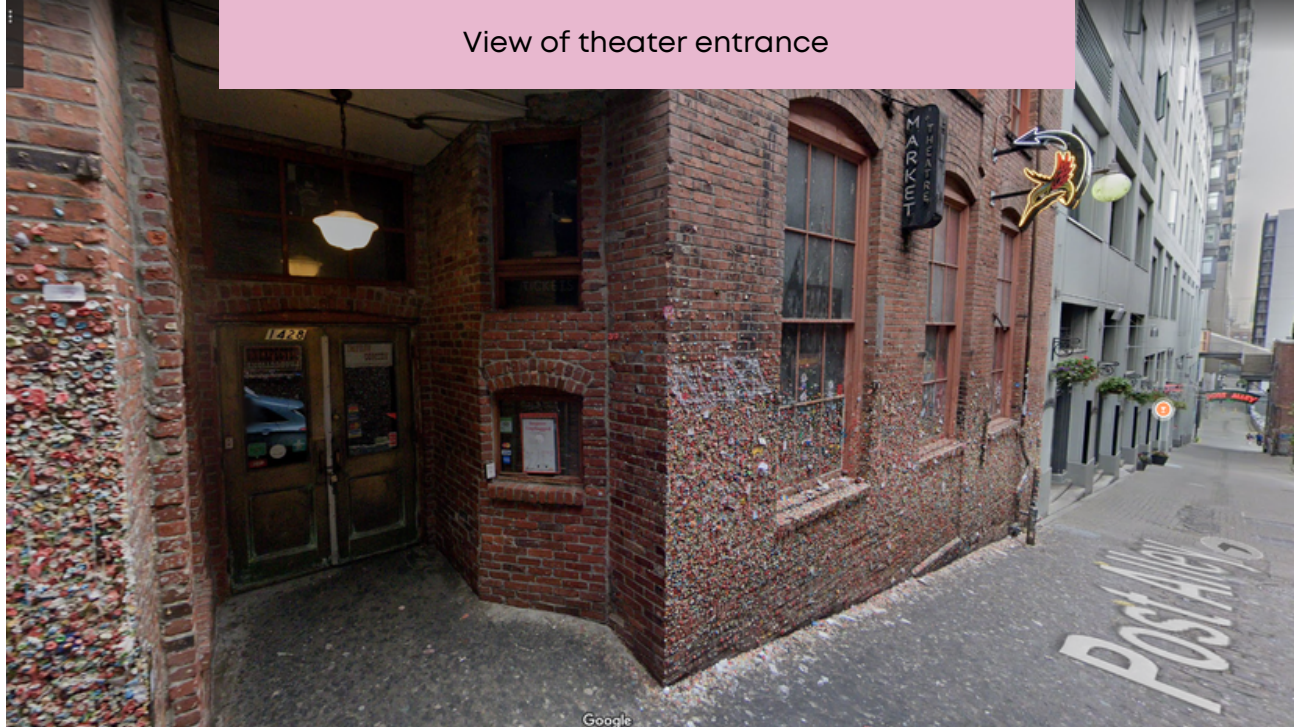

ACCESSIBILITY GUIDE

PRIDE SPEAKS

Step 8. Enter the Theater on the left off Post Alley.

If you have questions, contact us at Programs@SeattlePride.org or call/text (206) 289-0687.

For questions after 5pm on the event day, please use our cell number at (425) 465-3852.