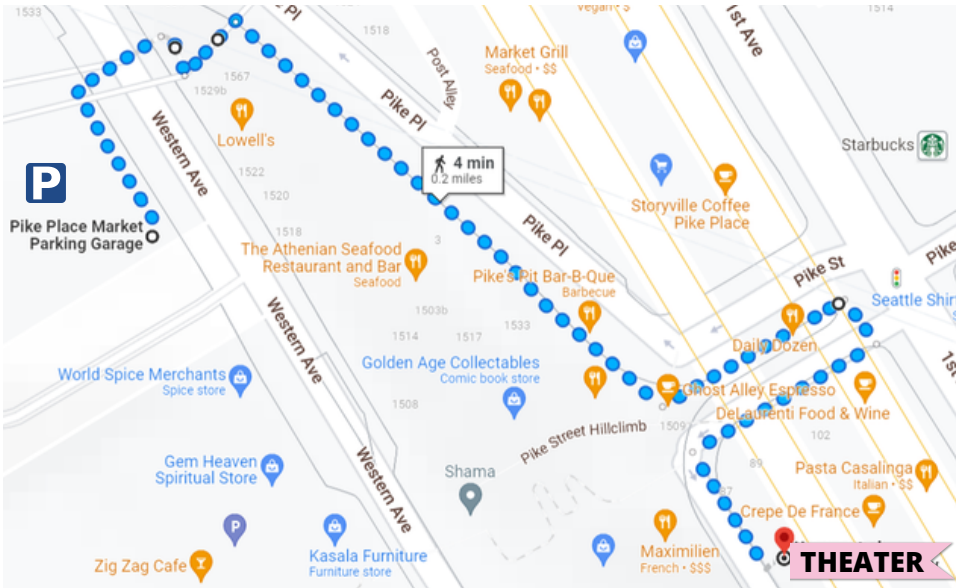

ACCESSIBILITY GUIDE

PRIDE SPEAKS

Visual Support for Navigating to the Theatre