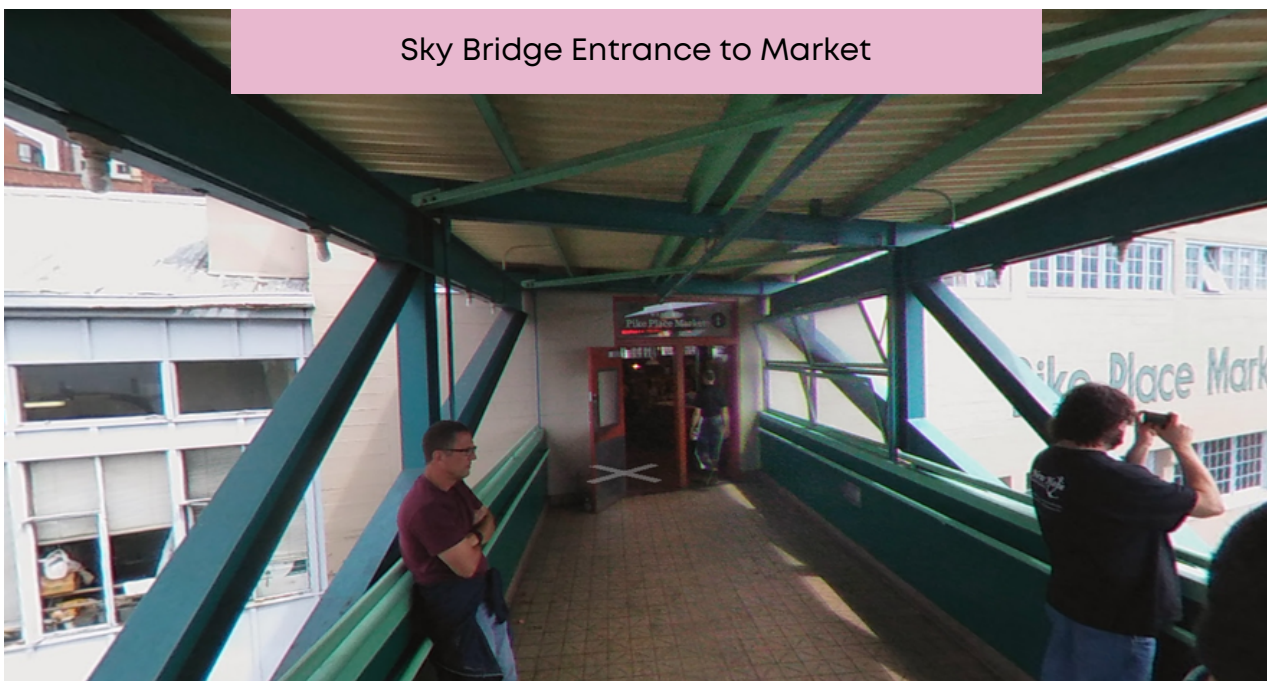

Step 3. Continue towards Pike Place Market, after entering turn right and continue towards Post Alley/The Gum Wall.