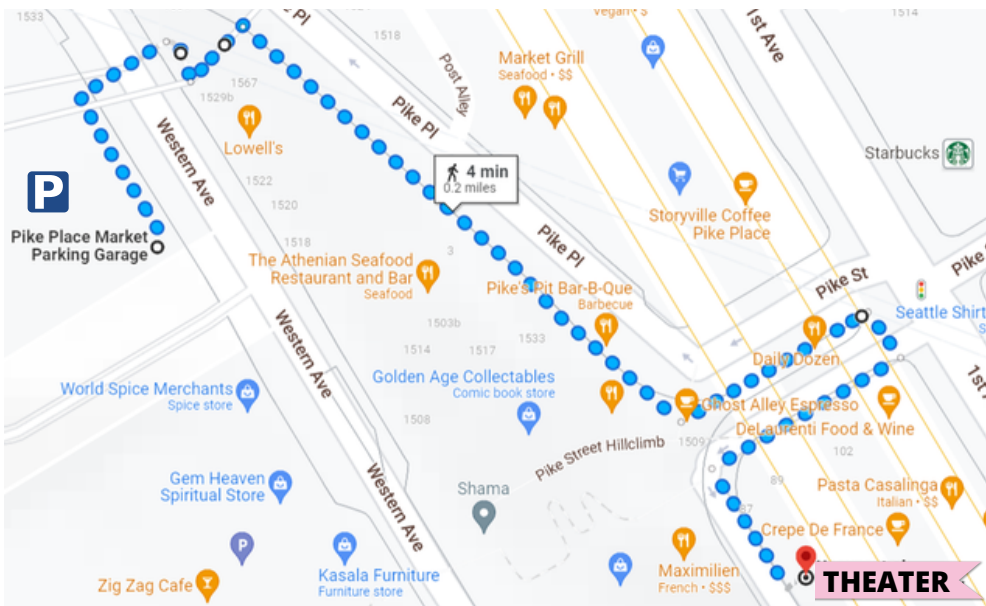

ACCESSIBILITY GUIDE

PRIDE SPEAKS

- **Location:** Unexpected Productions Improv Theater, Pike Place Market, 1428 Post Alley, Seattle, WA 98101.
- **Parking:** Pike Place Market Parking Garage, 1531 Western Ave, Seattle, WA 98101. Proceed to Market Level via elevators and use the footbridge over Western Ave towards Pike Place Market.
- **Ramp Access:** start at the intersection of 1st Ave & Pike St and go down the sidewalk or cobblestones towards Post Alley & The Gum Wall.
- **Elevator Access:** available with prior coordination. Access is off 1st Ave via Atrium Kitchen. Please contact us to secure elevator access.
- **ASL Interpreters:** available upon request. Please contact us at least 7 days before the event to guarantee interpreters will be present.

Step 1. Park at Pike Place Market Parking Garage (1531 Western Ave, Seattle, WA 98101)

Entrance to Pike Place Market Parking Garage from Western Ave

ACCESSIBILITY GUIDE

PRIDE SPEAKS

Step 2. Take Elevators in Parking Garage to Market Level to access the Sky Bridge.

Step 3. Continue towards Pike Place Market, after entering turn right and continue towards Post Alley/The Gum Wall.

ACCESSIBILITY GUIDE

PRIDE SPEAKS

Step 4. Turn left on Pike St, towards the intersection of 1st and Pike, and move past the Information Booth

View from Pike Place Market towards Information Booth

Step 5. Turn right on to Pike Street, directly behind the Information Booth for ramp access. Note: The cobblestones may be difficult to navigate with mobility devices.